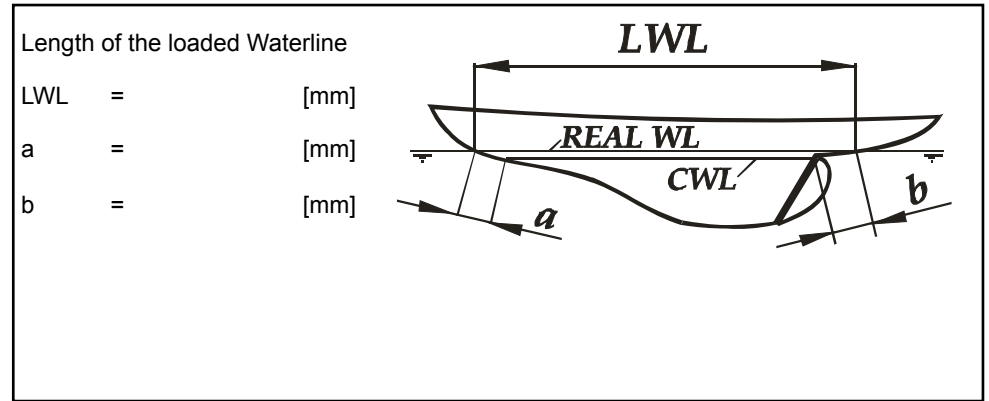

Built by Owner: Yes No

The model is: a kit built from scratch

Hull Material:

Other Materials used:

Details and accessories: Self-made:

Prefabricated parts: Semi-finished parts:

Measurements	Original	Model
Overall length	m	mm
Width	m	mm
Draught	m	mm
Height (from keel to Mast Top)	m	mm

Measurements Of Sails	a, b, c – dimensions [m]	SA – sail area [m2]
-----------------------	--------------------------	---------------------